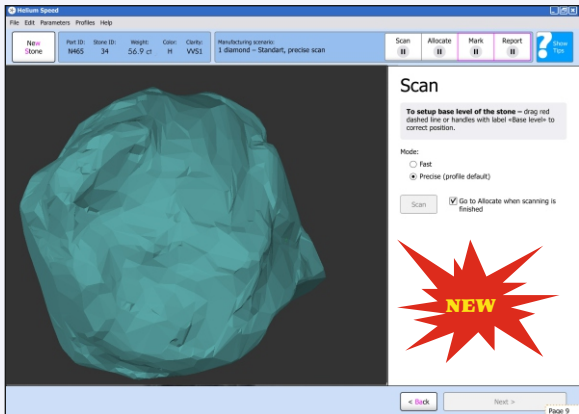

Total Weight	Total Yield	Total Price	Diam Shape & Grade	Diam Weight	Diam Price
0.09 ct	50.97%	195 $	Round EX Round EX	0.21 ct 0.08 ct	154 $ 40 $
0.27 ct	47.45%	185 $	Round EX Round EX	0.22 ct 0.05 ct	158 $ 25 $
0.25 ct	43.93%	177 $	Round EX Round EX	0.21 ct 0.04 ct	157 $ 20 $
0.25 ct	43.93%	172 $	Round EX Round EX	0.22 ct 0.03 ct	158 $ 14 $
0.27 ct	47.45%	160 $	Round EX Round EX	0.14 ct 0.13 ct	82 $ 78 $

< Back   Next >   Page 19

MAYA 2   Magnification Chart

	0.03crt	0.30crt	0.70crt	1.30crt
M 6.3				
M 8.6	0.01crt	0.90crt	1.80crt	3.30crt
Minimum Size				

Specifications

	M 6.3	M 8.6
↪ Field of view	: 4.8 x 6.3 mm	: 6.9 x 8.6 mm
↪ Rough	: 0.03cts to 1cts	: 0.01cts to 3cts
↪ Diamond types	: Any cuts	: Any cuts
↪ Diamond Holding	: Vacuum	: Vacuum
↪ Concavity Mapping	: 2 Laser	: 2 Laser
↪ Warranty	: 24 months	: 24 months
↪ Laser Head Warranty	: 36 months / 5000hrs	: 36 months / 5000hrs

Hardware

	M 6.3	M 8.6
↪ Lens	: 1:1	: 1:1
↪ CCD camera	: 640 x 480 USB	: 1280 x 1024 USB
↪ Operating Systems	: Windows Xp/2000/Vista	: Windows Xp/2000/Vista
↪ Weight	: 16kgs.	: 16kgs.
↪ Dimensions L x W x H	: 47cm x 23cm x 24cm	: 47cm x 23cm x 24cm
↪ Power consumption	: 220v 50Hz 500w	: 220v 50Hz 500w

Manufactured for

ISO 9001:2008 CERTIFIED COMPANY

Octonus
You deserve more
www.OctoNus.com
http://www.octonus.com

LEXUS SoftMac
YOUR PARTNER TO SUCCESS

F03 To F06, Gujarat Hira Bourse, Gem & Jewellery Park, Ichhapore, Surat - 394510, GUJARAT, INDIA
Ph. : +91 261 3097 000 Fax : +91 261 3097 001
Web: www.lexusindia.in Email: support@lexus-com.com