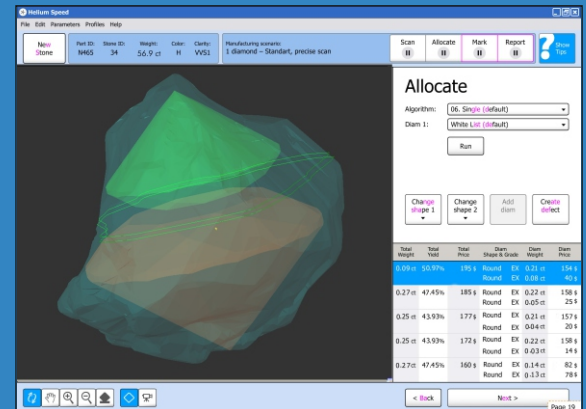

Value based planning equipment, made suitable for small stone & makeables.

MAYA 2

An accurate and advanced rough cavity mapping & value based planning equipment, made suitable for small stone & makeables.

High through put thanks to user friendly, single click programmable oxygen platform. (Windows vista based)

Results

- BB 6: 1.29 ct, \$6690
- Brill 1: 0.97 ct (6402 \$)
- Brill 2: 0.32 ct (288 \$)
- Layer 1 1
- BB 19: 1.20 ct, \$6624
- Brill 1: 0.27 ct (486 \$)
- Brill 2: 0.93 ct (6138 \$)
- Layer 1 1
- BB 2: 1.12 ct, \$6466
- Brill 1: 0.17 ct (196 \$)
- Brill 2: 0.95 ct (6270 \$)
- BB 18: 1.26 ct, \$6972
- Brill 1: 0.98 ct (6468 \$)
- Brill 2: 0.28 ct (504 \$)
- Layer 1 1
- BB 5: 1.25 ct, \$6906
- Brill 1: 0.97 ct (6402 \$)

Salient Features

- ↳ Surprisingly low priced.
- ↳ Very short pay back time.
- ↳ Value based analysis and multi plan/multi shape option with best pair, makeable reverse plan all in one go.
- ↳ Accurate two side cavity mapping.
- ↳ Quick and dark laser marking.
- ↳ Warranty of 36 months/5000 hrs on laser source.
- ↳ Quick report printing.
- ↳ LAN Configurable.

< Back Next > Page 19

MAYA 2 Magnification Chart

	0.03crt	0.30crt	0.70crt	1.30crt
M 6.3				
M 8.6	0.01crt	0.90crt	1.80crt	3.30crt
Minimum Size				

Specifications

	M 6.3	M 8.6
↪ Field of view	: 4.8 x 6.3 mm	: 6.9 x 8.6 mm
↪ Rough	: 0.03cts to 1cts	: 0.01cts to 3cts
↪ Diamond types	: Any cuts	: Any cuts
↪ Diamond Holding	: Vacuum	: Vacuum
↪ Concavity Mapping	: 2 Laser	: 2 Laser
↪ Warranty	: 24 months	: 24 months
↪ Laser Head Warranty	: 36 months / 5000hrs	: 36 months / 5000hrs